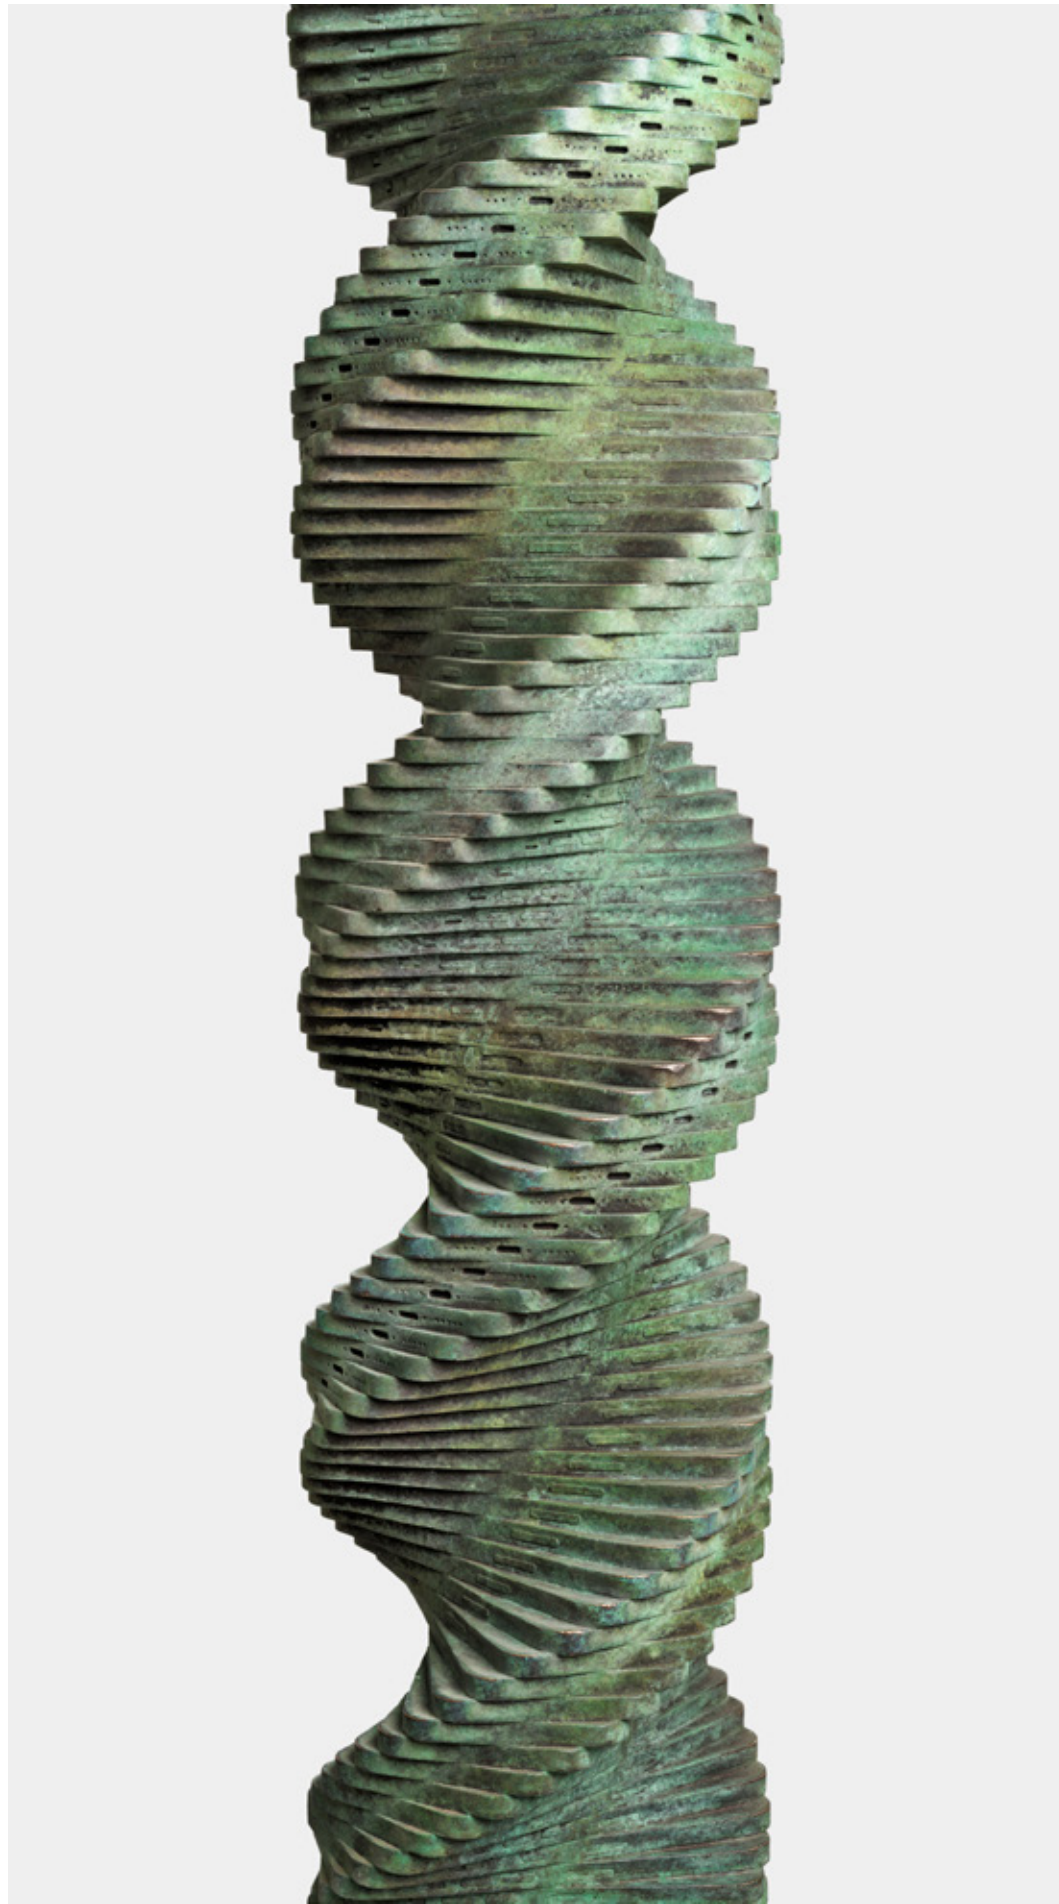

07 – 11 NOVEMBRE/NOVEMBER 2023

MATTHEW LUTZ-KINOY
Otsu-e thematics between birds
2024

Acrylique sur toile
Acrylic on canvas
230 x 170 cm
(90 1/2 x 66 7/8 in.)
(Inv n°MLK170)

ALICJA KWADE
Principium
2023

Bronze patiné, pierre de Brenna
Patinated bronze, Brenna stone
150 x 16 x 16 cm
(59 x 6 1/4 x 6 1/4 in.)
Socle / Plinth:
8 x 50 x 60 cm
(3 1/8 x 19 3/4 x 23 5/8 in.)
(Inv n°ALK538)

ALICJA KWADE
Rain (24 hours/1317 millimeter/ Japan)
2022

Aiguille d'horloge et règle sur papier
Clock hand and ruler on paper
Encadré / Framed:
49,5 x 39,5 x 4,7 cm
(19,49 x 15,55 x 1,85 in.)
(Inv n°ALK474)

UGO RONDINONE
green black monk
2021

Bronze peint
Painted bronze
Sculpture:
120 x 38 x 51 cm
(47 1/4 x 15 x 20 1/8 in.)
Pedestal:
51 x 36.5 x 36.5 cm
(26.8 x 12.2 x 12.2 in.)
(Inv n°UR401)

ART021-SHANGHAI