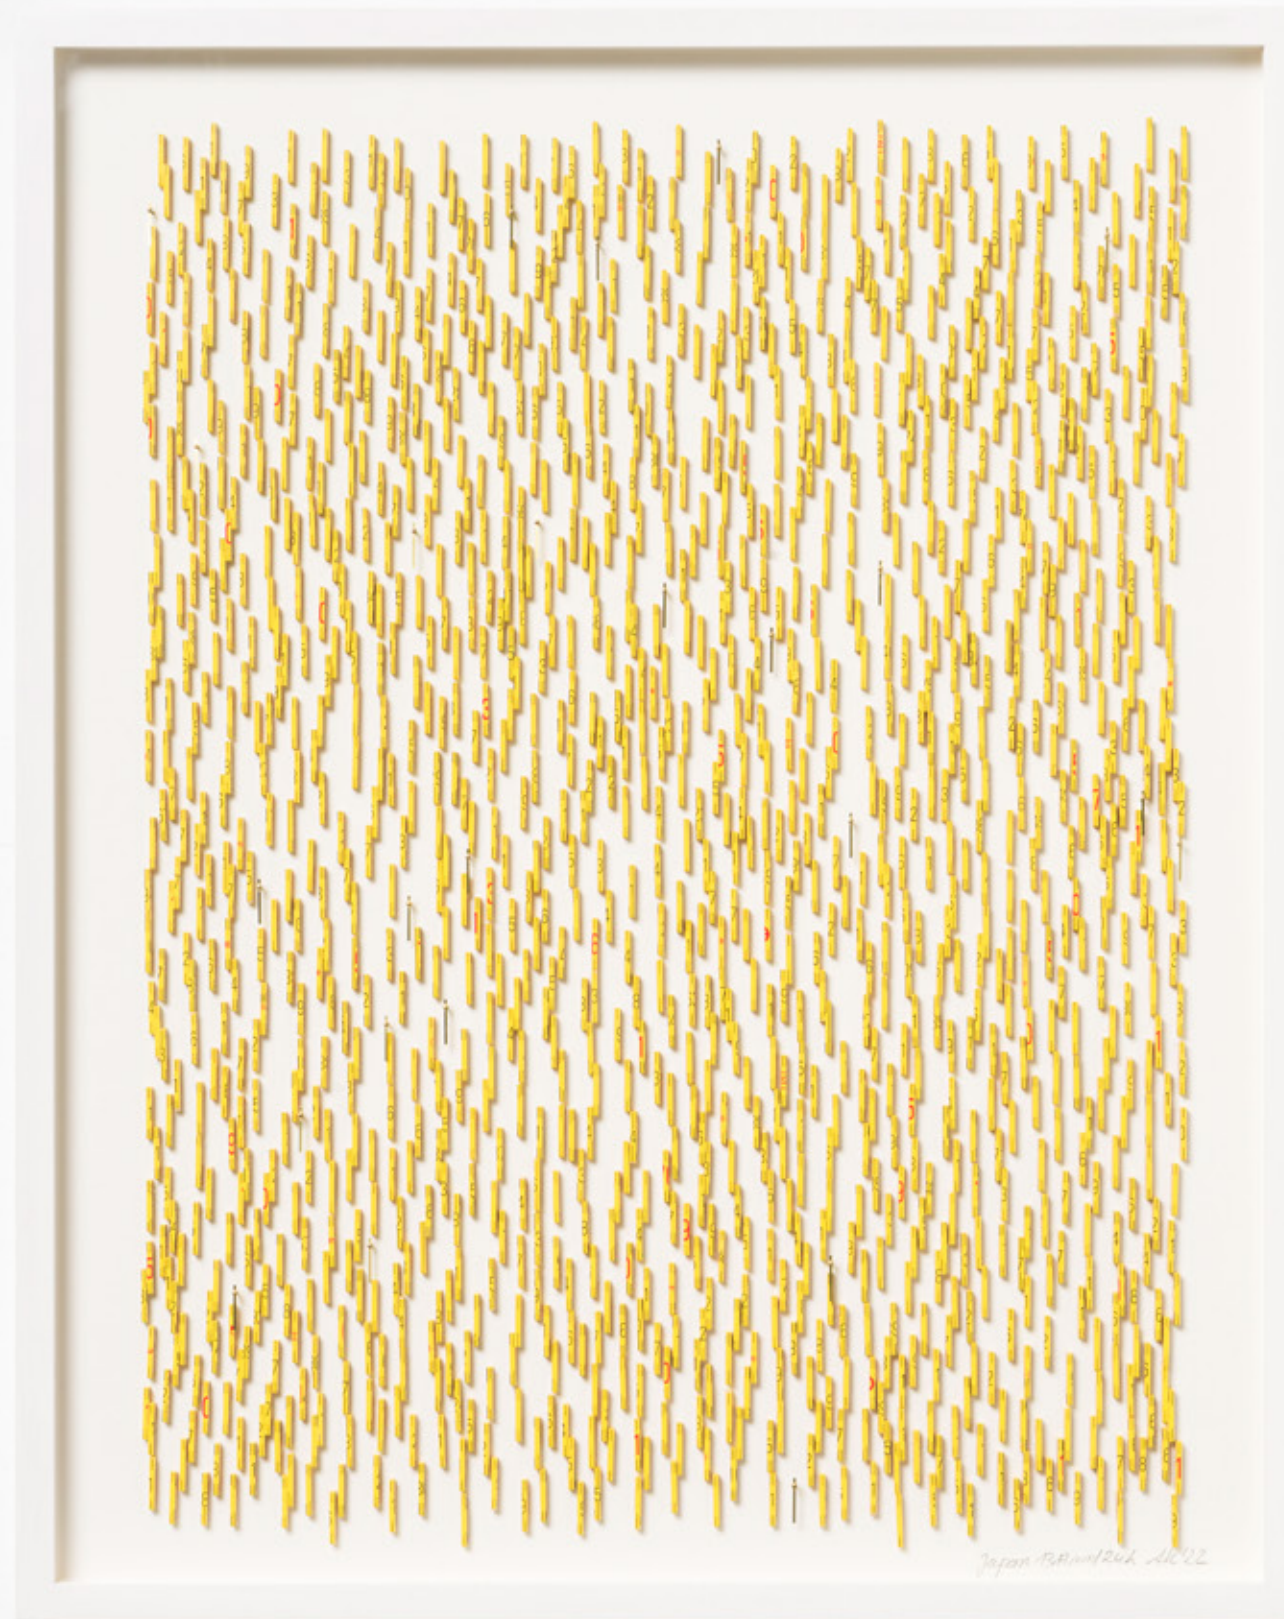

07 – 11 NOVEMBRE/NOVEMBER 2023

MATTHEW LUTZ-KINOY
Otsu-e thematics between birds
2024

Acrylique sur toile
Acrylic on canvas
230 x 170 cm
(90 1/2 x 66 7/8 in.)
(Inv n°MLK170)

ALICJA KWADE
Principium
2023

Bronze patiné, pierre de Brenna
Patinated bronze, Brenna stone
150 x 16 x 16 cm
(59 x 6 1/4 x 6 1/4 in.)
Socle / Plinth:
8 x 50 x 60 cm
(3 1/8 x 19 3/4 x 23 5/8 in.)
(Inv n°ALK538)

ALICJA KWADE
Rain (24 hours/1317 millimeter/ Japan)
2022

Aiguille d'horloge et règle sur papier
Clock hand and ruler on paper
Encadré / Framed:
49,5 x 39,5 x 4,7 cm
(19,49 x 15,55 x 1,85 in.)
(Inv n°ALK474)

UGO RONDINONE
green black monk
2021

Bronze peint
Painted bronze
Sculpture:
120 x 38 x 51 cm
(47 1/4 x 15 x 20 1/8 in.)
Pedestal:
51 x 36.5 x 36.5 cm
(26.8 x 12.2 x 12.2 in.)
(Inv n°UR401)

ART021-SHANGHAI