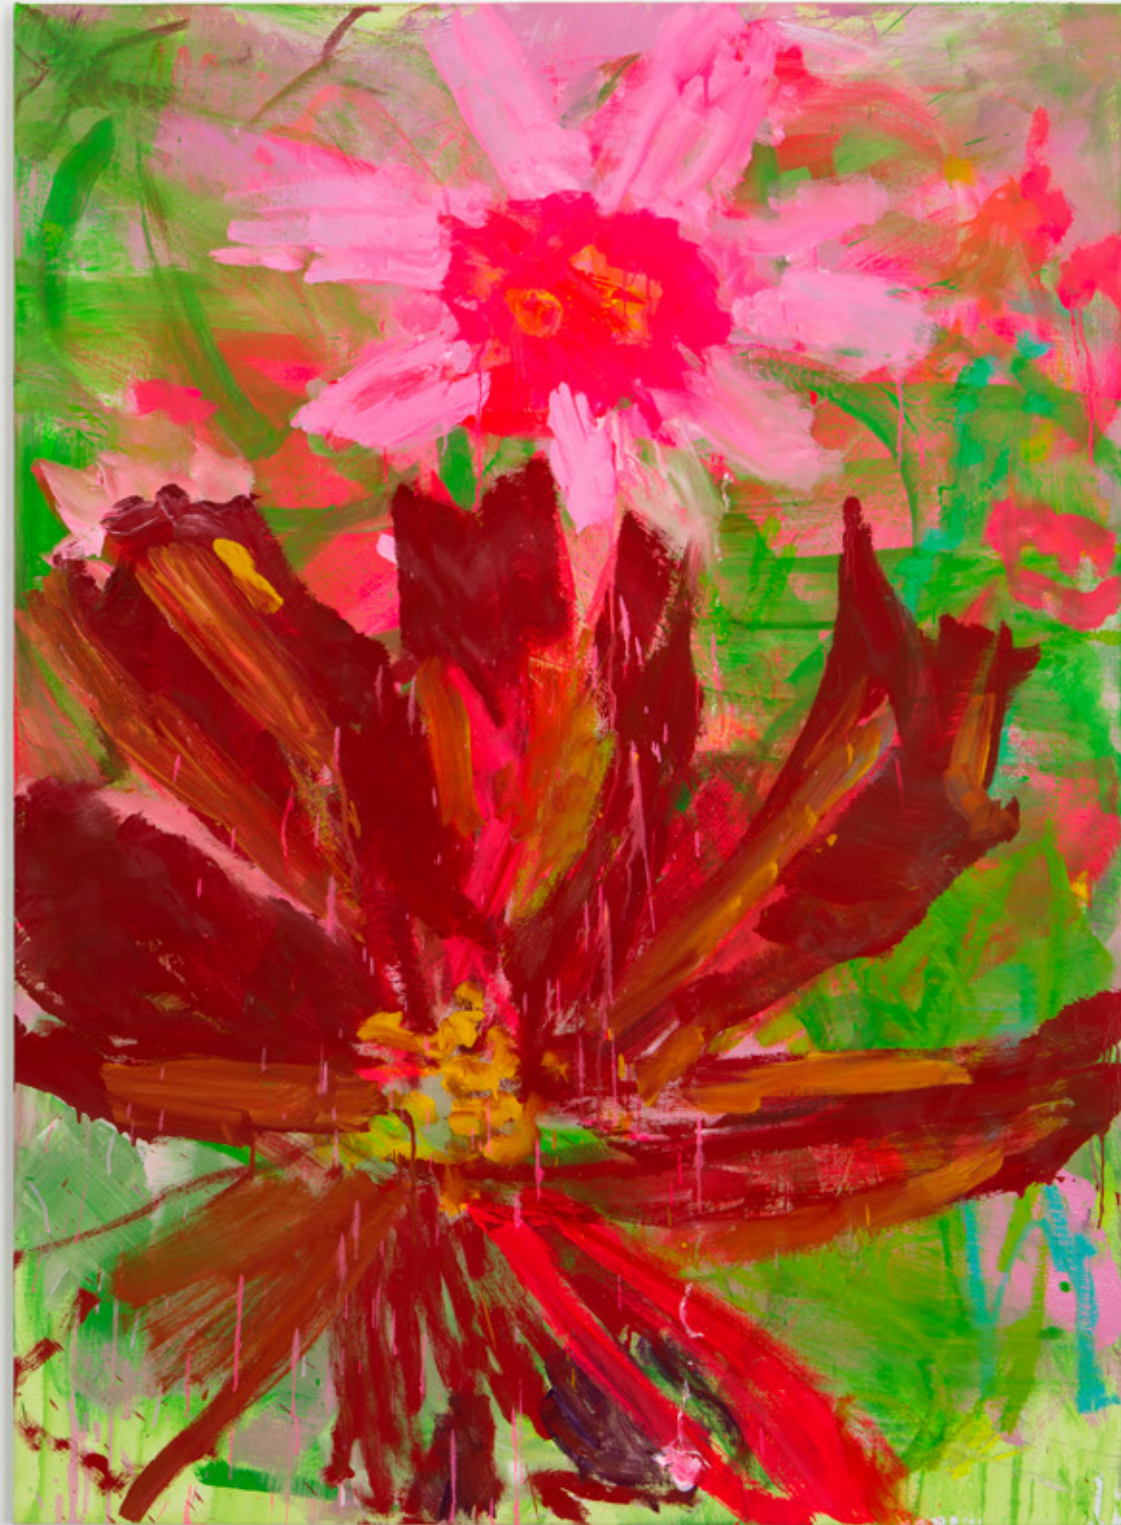

DAVID HOMINAL
Film still / cosmos
2024

Huile sur toile
Oil on canvas
150 x 110 cm
(59 x 43 1/4 in.)
(Inv n°DH231)